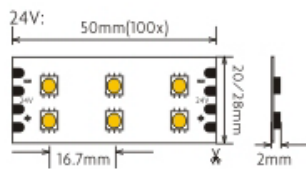

5050 Series Flexible led strip

FOCUS ON LED STRIP LIGHTING

- HIGH CRI LED
- COLOR CONSISTENCY
- HIGH EFFICACY
- COLOR PURITY

Dual

120LEDs/m 28.8w/m

3000K 4000K 6000K

Low
Decay

Long
Lifespan
>35000 hrs

3
YEAR

Part No.	LED/m	Volt(DC)	CRI (Ra)	W/WW(K)	Power ± 5%	lm/m ± 5%	IPXX
LC120-N5050-W/WW-24-IP20	120	24V	80-95	6500 3500	28.8W/M	2515/2248	IP20
LC120-W5050-W/WW-24-IP65				5500 2700			
				4500 2400			